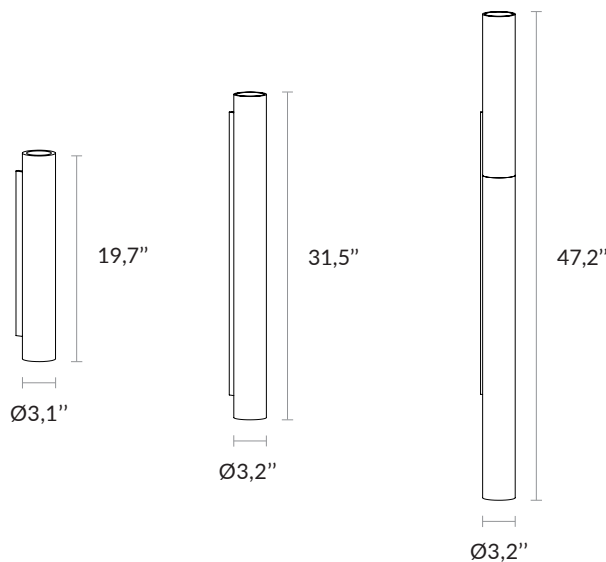

# SUMATRA AF

Non contractual picture.

AAE SUMATRAAF US FP

Alain Ellouz  
.paris

|                        |   |
|------------------------|---|
| <b>Type</b>            | Wall lamp<br>Equipped with UL listed components   |
| <b>Environment</b>     | Indoor  |
| <b>Material</b>        | Alabaster and brass   |
| <b>Accessory</b>       | A standard 4"x4" junction box cover is provided for an recessed installation  |
| <b>Lighting system</b> | LED Strip 2,9W/ft (2700K or 3000K) - Dimmable intensity<br>Remote transformer   |
| <b>Voltage</b>         | 24 V : transformer provided   |
| <b>Wattage</b>         | SUMATRA AF50 : 10 W<br>SUMATRA AF80 : 16 W<br>SUMATRA AF120 : 23 W  |
| <b>Source lumens</b>   | SUMATRA AF50 : 630 lm<br>SUMATRA AF80 : 980 lm<br>SUMATRA AF120 : 1400 lm<br>The alabaster diffuses between 40 and 60% of the light source lumens |

**Dimensions :** SUMATRA AF50 SUMATRA AF80 SUMATRA AF120

|                 |             |                |                |
|-----------------|-------------|----------------|----------------|
| <b>Weight :</b> | 9 lb / 4 Kg | 13,2 lb / 6 Kg | 17,6 lb / 8 Kg |
|-----------------|-------------|----------------|----------------|

## STANDARD WALL MOUNTING SYSTEMS

Included in the price of the luminaire

SUMATRA AF50

wall mounting :  
15,8 x 0,6"

SUMATRA AF80

wall mounting :  
27,5 x 0,6"

SUMATRA AF120

wall mounting :  
27,5 x 0,6"